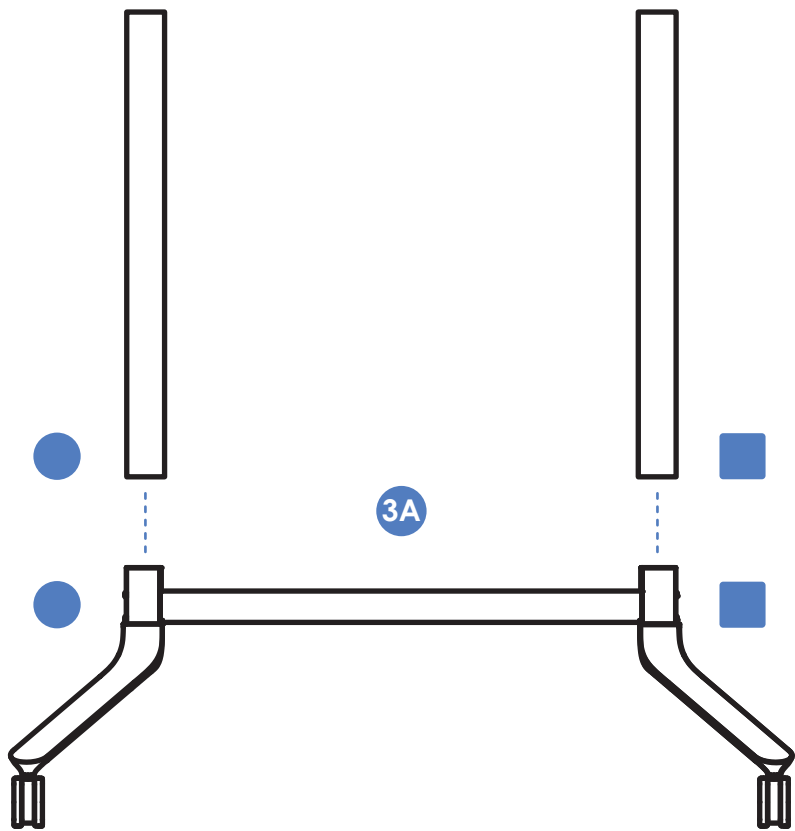

# Let's Get Started

2x

2x

2x

4x

1x

8x

4x

4

9

[hardware.meet/start](https://hardware.meet/start)

PN: 777-33-028-G  
REV.D